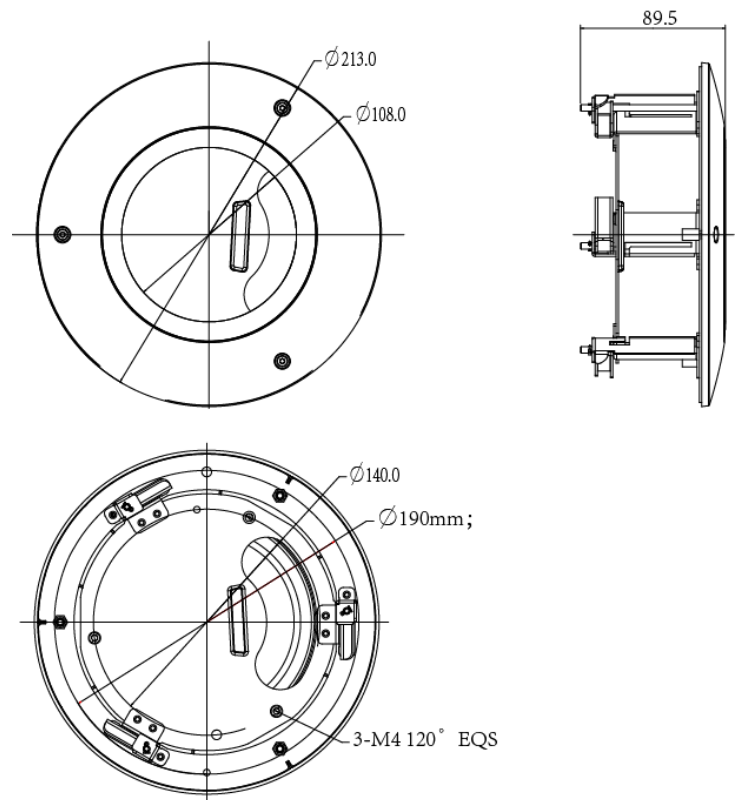

## Features

- Material: SECC & PC
- In-ceiling Mount Bracket
- Neat & Integrated design

## Dimensions (mm)

## Specifications

<b>Model</b>	: A ! 9@&\$%7
<b>General</b>	
Material	SECC & PC
Dimension	Φ211.0x88.0mm
Inch Thread	G3/4"
Operating Temperature	-40°C ~60°C
Humidity	0~90% RH
Load Bearing	1.5Kg
Weight	0.61Kg
Color	White
Applicable Model	Please see "Accessory Selection"