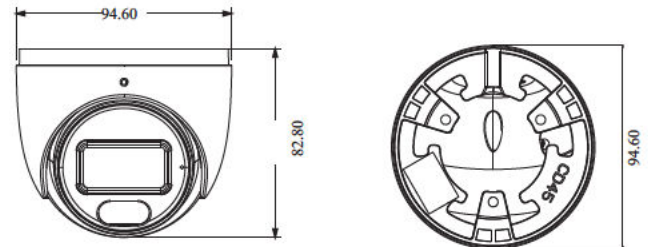

## DIMENSIONS

## SPECIFICATIONS

Camera	
Image Sensor	1 / 2.8" CMOS
Resolution	2MP
Image Size	1920 x 1080
Video Output	AHD / TVI / CVI / CVBS
Image System	PAL / NTSC
Electronic Shutter	Auto
LED Distance	20 ~ 30 m
Frame Rate	30fps(60Hz); 25fps (50Hz)
Min. Illumination	0 lux (LED ON)
Lens	3.6 mm (2.8mm optional)
Lens Mount	M12
S / N Ratio	≥52dB ( AGC OFF )
Ingress Protection	IP 67
Functions	
Function Control	OSD ( COC Control )
Smart LED	Manual or Auto mode
ICR	NO
Digital WDR	Yes
2D/3D DNR	Yes
AGC	Yes
Global Exposure	Yes
Central Exposure	Yes
Auto White Balance	Yes
BLC	Yes
Front Light Compensation	Yes
Contrast	Yes
Saturation/Color Gain	Yes
Sharpness	Yes
Image Setting	Yes
Defect Correction	Auto
Language	Chinese and English
Angle Adjustment	Pan: 0°~360°; Tilt: 0°~75°; Rotation: 0°~360°
Others	
Power Supply	DC12V ( ± 15% )
Power Consumption	LED OFF : < 1W; LED ON : < 3W
Working Environment	- 30 °C ~ 50 °C, 10 % ~ 90 % (relative humidity)
Dimensions ( mm )	Φ 94.6 x 82.8
Weight ( net )	Approx. 0.39KG