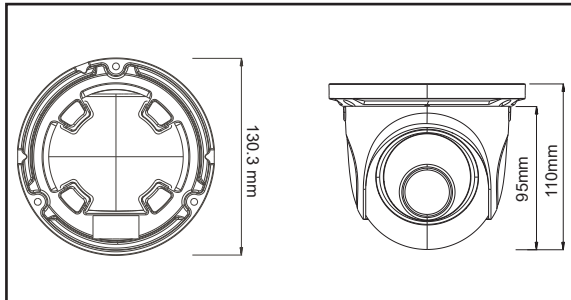

Dimensions

Mounting Accessories

Specifications

Camera	
Image Sensor	1 / 2.5 "CMOS
Resolution	8MP
Image Size	3840x2160
Video Output	AHD / TVI / CVI / CVBS
Image System	PAL / NTSC
Electronic Shutter	Auto
IR Distance	20 ~ 30 m
Frame Rate	15fps
Min. Illumination	Color : 0.01 lux@F1.2, AGC ON; B/W : 0 lux with IR
Lens	2.8-12 mm
Lens Mount	D14
S / N Ratio	≥52dB (AGC OFF)
Ingress Protection	IP 66
Functions	
Function Control	OSD (COC Control)
Day & Night	ICR
Digital WDR	Yes
3D NR	Yes
AGC	No
Auto White Balance	Yes
BLC	Yes
Defog	No
LSC	No
Saturation	Yes
Sharpness	Yes
Contrast	Yes
Smart IR	Yes
Image Setting	Yes
Defect Correction	Auto
Language	11 languages
Angle Adjustment	Pan: 0°~360°; Tilt: 0°~90°; Rotation: 0°~360°
Others	
Power Supply	DC12V (± 15%)
Power Consumption	IR OFF : < 2W; IR ON : < 5W
Working Environment	- 30 °C ~ 50 °C, 10 % ~ 90 % (relative humidity)
Dimensions (mm)	Φ 130.3 x 110
Weight (net)	Approx. 0.66KG