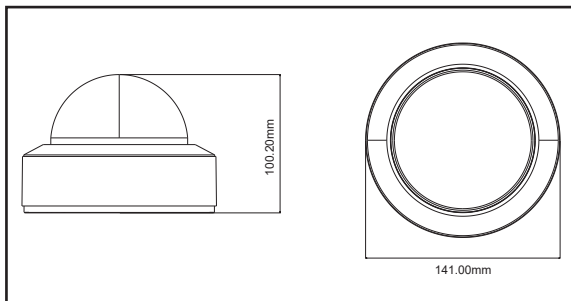

## Dimensions

## Specifications

Camera	
Image Sensor	1 / 2.5 "CMOS
Resolution	8MP
Image Size	3840x2160
Video Output	AHD / TVI / CVI / CVBS
Image System	PAL / NTSC
Electronic Shutter	Auto
IR Distance	20 ~ 30 m
Frame Rate	15fps
Min. Illumination	Color : 0.01 lux@F1.2, AGC ON; B/W : 0 lux with IR
Lens	2.8-12 mm, motorized zoom lens
Lens Mount	D14
S / N Ratio	≥52dB ( AGC OFF )
Ingress Protection	IP 67 & IK10
Functions	
Function Control	OSD ( COC Control )
Day & Night	ICR
Digital WDR	No
3D NR	Yes
AGC	No
Auto White Balance	Yes
BLC	Yes
Defog	No
LSC	No
Saturation	Yes
Sharpness	Yes
Contrast	Yes
Smart IR	Yes
Image Setting	Yes
Defect Correction	Auto
Language	11 languages
Angle Adjustment	Pan: 0°~345°; Tilt: 0°~77°; Rotation: 0°~345°
Others	
Power Supply	DC12V ( ± 10% )
Power Consumption	IR OFF : < 2W; IR ON : < 5 W
Working Environment	- 30 °C ~ 50 °C, 10 % ~ 90 % (relative humidity)
Dimensions ( mm )	Φ 141 x 100.2
Weight ( net )	Approx. 0.83KG