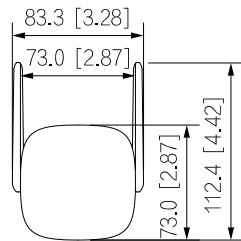

4 MP IR Fixed-focal WiFi Bullet Network Camera

Dimensions (mm[inch])

Ceiling Mount	Junction Mount	Pole Mount (Vertical)

- 4-MP 1/3" CMOS image sensor, low luminance, and high definition image.
- Outputs max. 4 MP (2560 × 1440) @20 fps, and max.supports 3 MP (2304 × 1296) @25/30 fps.
- H.265 codec, high compression rate, ultra-low bit rate.
- Built-in IR LED, and the max. illumination distance is 30 m.
- SMART H.264 +/H.265+, flexible coding, applicable to various bandwidth and storage environments.
- DWDR, 3D NR, BLC, digital watermarking, applicable to various monitoring scenes.
- Abnormality detection: Motion detection, video tampering, audio detection, no SD card, SD card full, SD card error, network disconnection, IP conflict, illegal access.
- Built-in dual-antenna 2.4G Wi-Fi that covers a range of up to 150 m in an open area.
- Supports max.256 G Micro SD card. Built-in MIC and speaker.
- 12 VDC power supply.
- IP67 protection.

Lens

Lens Type	Fixed-focal				
Lens Mount	M12				
Focal Length	2.8 mm				
Max. Aperture	F2.0				
Field of View	2.8 mm: Horizontal: 90°; Vertical: 50°; Diagonal: 107°				
Iris Control	Fixed				
Close Focus Distance	2.8 mm: 1.0 m (3.28 ft)				
DORI Distance	Lens	Detect	Observe	Recognize	Identify
	2.8mm	68.0 m (223.10 ft)	27.2 m (89.24 ft)	13.6 m (44.62 ft)	6.8 m (22.31 ft)
	3.6mm	85.2 m (279.53 ft)	34.1 m (111.88 ft)	17.0 m (55.77 ft)	8.5 m (27.89 ft)

Structure

Casing	Front cover: Plasti Rear: Plasti Bracket: Metal
Product Dimensions	180 mm × 83.3 mm × 114.8 mm (7.09" × 3.28" × 4.52")
Net Weight	350.1 g (0.77 lb)
Gross Weight	588.1 g (1.30 lb)