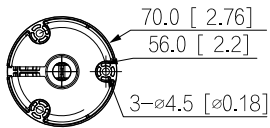

4 MP IR Fixed-focal WiFi Bullet Network Camera

Dimensions (mm[inch])

Ceiling Mount	Junction Mount	Pole Mount (Vertical)

- 4-MP 1/3" CMOS image sensor, low luminance, and high definition image.
- Outputs max. 4 MP (2560 × 1440) @20 fps, and max.supports 3 MP (2304 × 1296) @25/30 fps.
- H.265 codec, high compression rate, ultra-low bit rate.
- Built-in IR LED, and the max. illumination distance is 30 m.
- SMART H.264 +/H.265+, flexible coding, applicable to various bandwidth and storage environments.
- DWDR, 3D NR, BLC, digital watermarking, applicable to various monitoring scenes.
- Abnormality detection: Motion detection, video tampering, audio detection, no SD card, SD card full, SD card error, network disconnection, IP conflict, illegal access.
- Built-in dual-antenna 2.4G Wi-Fi that covers a range of up to 150 m in an open area.
- Supports max.256 G Micro SD card. Built-in MIC and speaker.
- 12 VDC power supply.
- IP67 protection.