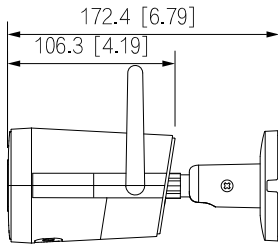

4 MP IR Fixed-focal WiFi Bullet Network Camera

Dimensions (mm[inch])

Ceiling Mount	Junction Mount	Pole Mount (Vertical)

- 4-MP 1/3" CMOS image sensor, low luminance, and high definition image.
- Outputs max. 4 MP (2560 × 1440) @20 fps, and max.supports 3 MP (2304 × 1296) @25/30 fps.
- H.265 codec, high compression rate, ultra-low bit rate.
- Built-in IR LED, and the max. illumination distance is 30 m.
- SMART H.264 +/H.265+, flexible coding, applicable to various bandwidth and storage environments.
- DWDR, 3D NR, BLC, digital watermarking, applicable to various monitoring scenes.
- Abnormality detection: Motion detection, video tampering, audio detection, no SD card, SD card full, SD card error, network disconnection, IP conflict, illegal access.
- Built-in dual-antenna 2.4G Wi-Fi that covers a range of up to 150 m in an open area.
- Supports max.256 G Micro SD card. Built-in MIC and speaker.
- 12 VDC power supply.
- IP67 protection.

Lens

Lens Type	Fixed-focal				
Lens Mount	M12				
Focal Length	2.8 mm				
Max. Aperture	F2.0				
Field of View	2.8 mm: Horizontal: 90°; Vertical: 50°; Diagonal: 107°				
Iris Control	Fixed				
Close Focus Distance	2.8 mm: 1.0 m (3.28 ft)				
DORI Distance	Lens	Detect	Observe	Recognize	Identify
	2.8mm	68.0 m (223.10 ft)	27.2 m (89.24 ft)	13.6 m (44.62 ft)	6.8 m (22.31 ft)
	3.6mm	85.2 m (279.53 ft)	34.1 m (111.88 ft)	17.0 m (55.77 ft)	8.5 m (27.89 ft)

Structure

Casing	Front cover: Plasti Rear: Plasti Bracket: Metal
Product Dimensions	180 mm × 83.3 mm × 114.8 mm (7.09" × 3.28" × 4.52")
Net Weight	350.1 g (0.77 lb)
Gross Weight	588.1 g (1.30 lb)