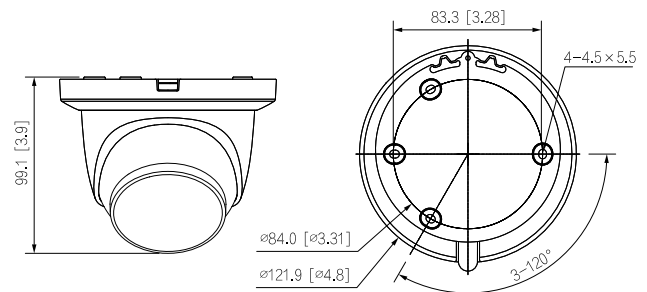

- 4-MP 1/2.9" CMOS image sensor, low luminance, and high definition image.
- Outputs max. 4 MP (2688 × 1520)@20 fps, and supports 2560 × 1440@25/30 fps.
- H.265 codec, high compression rate, ultra-low bit rate.
- Built-in IR LED, and the max. illumination distance is 30 m.
- ROI, SMART H.264 +/H.265+, flexible coding, applicable to various bandwidth and storage environments.
- Rotation mode, WDR, 3D NR, HLC, BLC, digital watermarking, applicable to various monitoring scenes.
- Intelligent monitoring: Intrusion, tripwire (the two functions support the classification and accurate detection of vehicle and human)
- Supports max. 256 G Micro SD card; built in MIC.
- 12 VDC/PoE power supply.
- IP67 protection.
- SMD Plus.

### Technical Specification

Mobile Client	iOS; Android
Cyber Security	Configuration encryption;Trusted execution;Digest;Security logs;WSSE;Account lockout;syslog;Video encryption;802.1x;IP/MAC filtering;HTTPS;Trusted upgrade;Trusted boot;Generation and importing of X.509 certification
Certification	
Certifications	CE-LVD: EN 62368-1 CE-EMC: Electromagnetic Compatibility Directive 2014/30/EU FCC: 47 CFR FCC Part 15, Subpart B
Power	
Power Supply	12 VDC/PoE (802.3af)
Power Consumption	Basic: 2.5 W (12 VDC); 3.3 W (PoE); Max. (ICR + H.265 + max. resolution + main stream + IR intensity + WDR + IVS): 4.2 W (12 VDC); 5.1 W (PoE)
Environment	
Operating Temperature	-40 °C to +60 °C (-40 °F to +140 °F)
Operating Humidity	≤95%
Storage Temperature	-40 °C to +60 °C (-40 °F to +140 °F)
Protection	IP67
Structure	
Casing Material	Inner core: Metal Cover: Metal Decoration ring: Plastic
Product Dimensions	99.1 mm × Φ121.9 mm (3.90" × Φ4.80")
Net Weight	0.48 kg (1.06 lb)
Gross Weight	0.68 kg (1.5 lb)

### Dimensions (mm[inch])