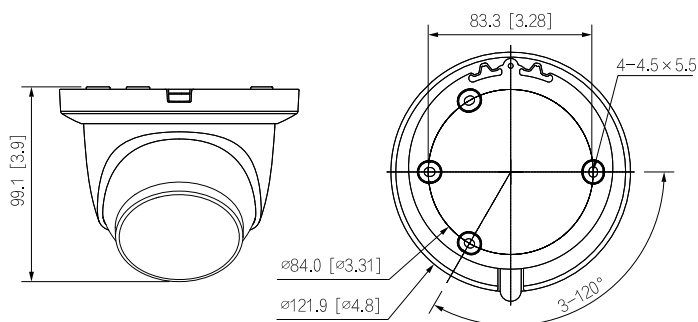

Accessories

Optional:

JBEW-130
Water-proof
Junction Box

LEW-152E
Pole Mount
Bracket

Dimensions (mm[inch])

Technical Specification

Camera

Image Sensor	1/2.7" CMOS
Max. Resolution	3840 (H) × 2160 (V)
ROM	128 MB
RAM	256 MB
Scanning System	Progressive
Electronic Shutter Speed	Auto/Manual 1/3 s–1/100,000 s
Min. Illumination	0.008 lux@F1.6 (Color, 30 IRE) 0.0008 lux@F1.6 (B/W, 30 IRE) 0 lux (Illuminator on)
S/N Ratio	>56 dB
Illumination Distance	up to 30 m (98.43 ft) (IR); up to 30 m (98.43 ft) (Warm light)
Illuminator On/Off Control	Auto; Manual
Illuminator Number	1 (IR LED); 1(Warm light)
Pan/Tilt/Rotation Range	Pan: 0°–360° Tilt: 0°–78° Rotation: 0°–360°

Lens

Lens Type	Fixed-focal
Lens Mount	M12
Focal Length	2.8 mm
Max. Aperture	F1.6
Field of View	2.8 mm: H: 111°; V: 58°; D: 132°
Iris Control	Fixed
Close Focus Distance	2.8 mm: 1.5 m (4.92 ft)

	Lens	Detect	Observe	Recognize	Identify
DORI Distance	2.8 mm	84.8 m (278.22 ft)	33.9 m (111.22 ft)	17.0 m (55.77 ft)	8.5 m (27.89 ft)