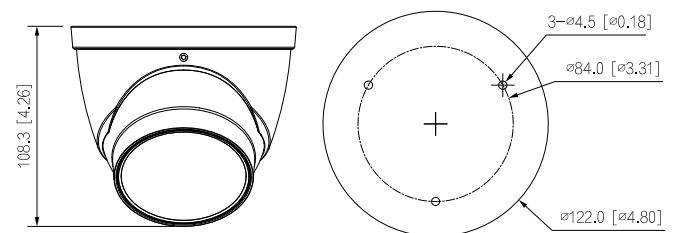

Dimensions (mm[inch])