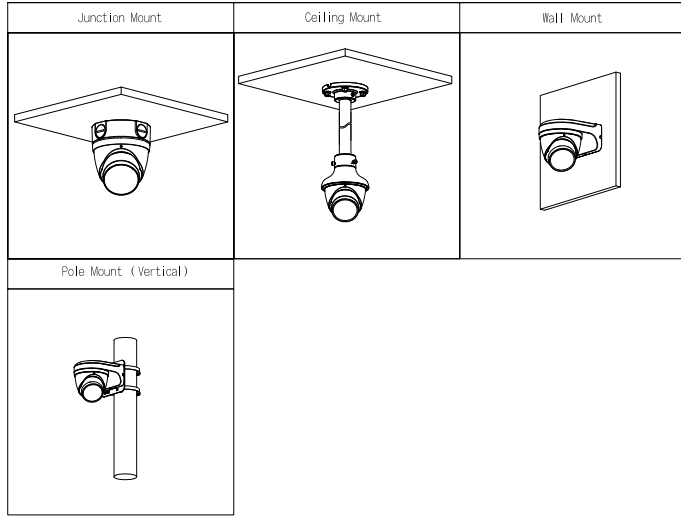

Accessories

Optional: