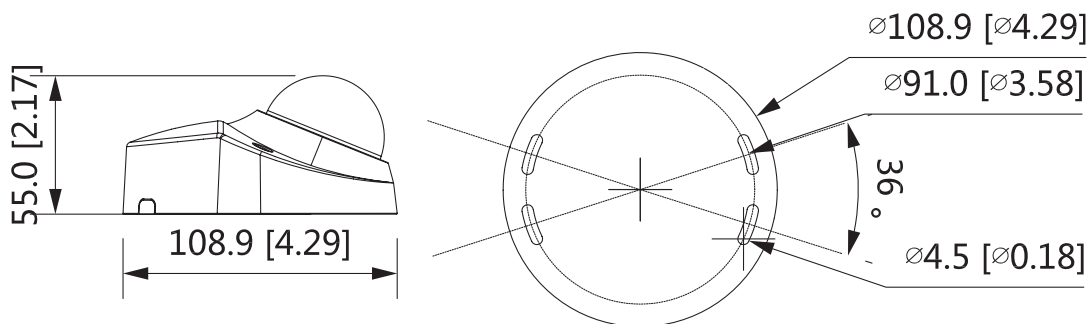

4MP Lite IR Fixed-focal Dome Network Camera

- 4-MP, 1/3" CMOS image sensor, low illuminance, high image definition.
- Outputs max. 4MP (2688 × 1520) @20 fps, and supports 2560 × 1440 (2560 × 1440) @25/30 fps.
- H.265 codec, high compression rate, ultra-low bit rate.
- Built-in IR LED, max. IR distance: 30 m.
- RoI, SMART H.264+/H.265+, flexible coding, applicable to various bandwidth and storage environments.
- Rotation mode, WDR, 3D NR, HLC, BLC, digital watermarking, applicable to various monitoring scenes.
- Intelligent detection: Intrusion, tripwire.
- Abnormality detection: Motion detection, video tampering, audio detection, no SD card, SD card full, SD card error, network disconnection, IP conflict, illegal access, voltage detection.
- Alarm: 1 in, 1 out; audio: 1 in, 1 out; built-in Mic; supports max. 256 GB Micro SD card.
- 12V DC/PoE power supply.
- IP67, IK10 protection.

Dimensions (mm[inch])

Technical Specification

Camera

Image Sensor	1/3" CMOS
Max. Resolution	2688 (H) × 1520 (V)
ROM	128 MB
RAM	128 MB
Scanning System	Progressive
Electronic Shutter Speed	Auto/Manual 1/3 s–1/100,000 s
Minimum Illumination	0.008 lux@F1.6 (Color, 30 IRE) 0.0008 lux@F1.6 (B/W, 30 IRE) 0 lux (Illuminator on)
S/N Ratio	> 56 dB
Illumination Distance	30 m (98.4 ft)(IR)
Illuminator On/Off Control	Auto/Manual
Illuminator Number	8 (IR LED)
Pan/Tilt/Rotation Range	Pan: –30°–30° Tilt: 0°–80° Rotation: 0°–360°

Lens

Lens Type	Fixed-focal				
Mount Type	M12				
Focal Length	2.8 mm				
Max. Aperture	F1.6				
Field of View	2.8 mm: H: 108°; V: 56°; D: 128°				
Iris Type	Fixed				
Close Focus Distance	2.8 mm: 1.1 m (3.6 ft)				
DORI Distance	Lens	Detect	Observe	Recognize	Identify
	2.8mm	63.6 m (208.66 ft)	25.4 m (83.33 ft)	12.7 m (41.67 ft)	6.4 m (21.00 ft)