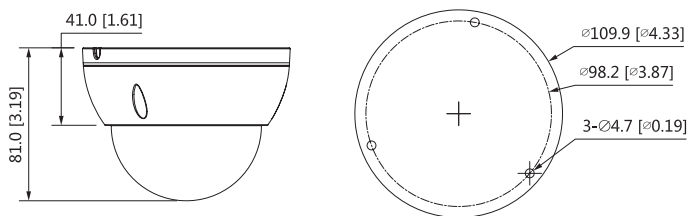

# 8MP Lite IR Fixed-focal Dome Network Camera

- 8MP, 1/2.7" CMOS image sensor, low illuminance, high image definition
- Outputs max. 8MP (3840 × 2160) @15 fps, and supports 2688×1520 (2688 × 1520) @25/30 fps
- Support Triple Stream
- H.265 codec, high compression rate, ultra-low bit rate
- Built-in IR LED, max IR distance: 30 m
- ROI, SMART H.264+/H.265+, flexible coding, applicable to various bandwidth and storage environments
- Rotation mode, WDR, 3D NR, HLC, BLC, digital watermarking, applicable to various monitoring scenes
- Intelligent detection: Intrusion, tripwire
- Abnormality detection: Motion detection, video tampering, no SD card, SD card full, SD card error, network disconnection, IP conflict, illegal access, voltage detection
- Supports max. 256 GB Micro SD card
- 12V DC/PoE power supply
- IP67, IK10 protection

## Dimensions (mm[inch])

Junction Mount	Wall Mount	Pole Mount
JB-EL136	WM-EL203W	WM-EL203W+PM-EL152-E
		