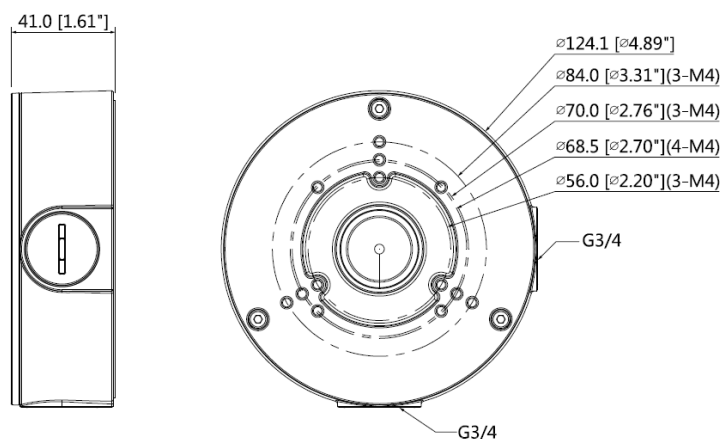

JB-EL130-E

Water-proof Junction Box

Features

- Material: Aluminum
- IP66 junction box
- Neat & Integrated design

Dimensions (mm)

Specifications

Model	JB-EL130-E
General	
Material	Aluminum
Dimension	Φ124mmx41mm(φ4.88"x1.61")
Pipe thread	G3/4"
Weight	0.35kg(0.77lb)
Load bearing	3.0kg(6.61lb)
Color	White
Protection	IP66
Operating temperature	-40°C ~60°C(-40°F ~+140°F)
Humidity	<90% RH
Applicable model	Please see "Accessory Selection"