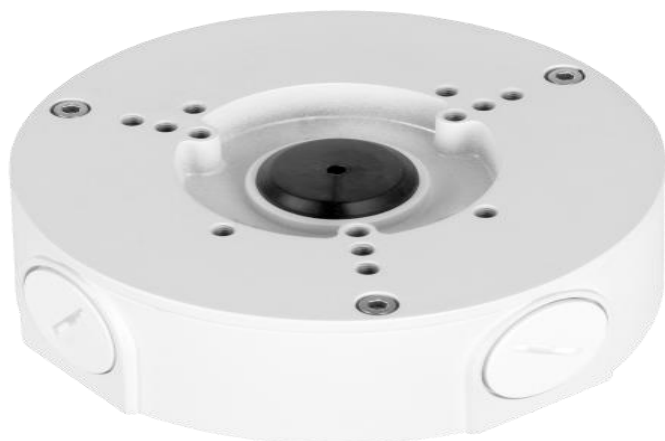

JB-EL130-E

Water-proof Junction Box

Features

- Material: Aluminum
- IP66 junction box
- Neat & Integrated design

Dimensions (mm)

Specifications

Model	JB-EL130-E
General	
Material	Aluminum
Dimension	Φ124mmx41mm(φ4.88"x1.61")
Pipe thread	G3/4"
Weight	0.35kg(0.77lb)
Load bearing	3.0kg(6.61lb)
Color	White
Protection	IP66
Operating temperature	-40°C ~60°C(-40°F ~+140°F)
Humidity	<90% RH
Applicable model	Please see "Accessory Selection"