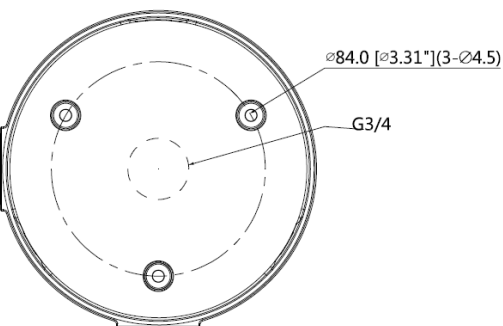

JB-EL130-E

Water-proof Junction Box

Features

- Material: Aluminum
- IP66 junction box
- Neat & Integrated design

Dimensions (mm)

Specifications

Model	JB-EL130-E
General	
Material	Aluminum
Dimension	Φ124mmx41mm(φ4.88"x1.61")
Pipe thread	G3/4"
Weight	0.35kg(0.77lb)
Load bearing	3.0kg(6.61lb)
Color	White
Protection	IP66
Operating temperature	-40°C ~60°C(-40°F ~+140°F)
Humidity	<90% RH
Applicable model	Please see "Accessory Selection"