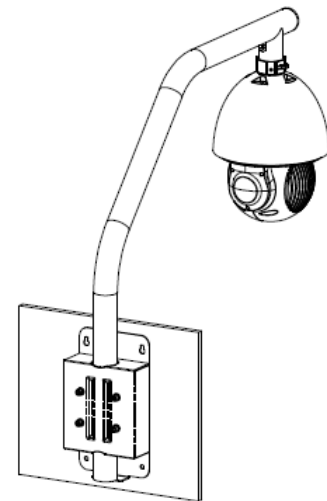

# PB-EL303S

## Parapet Mount Bracket

### Features

- Parapet mount bracket
- Rotatable, easy to install
- Neat & Integrated design

### Technical Specification

General	
Material	Aluminum & SUS 430
Dimension (L x W x H)	878.5mm x 824.0mm x 180.0mm
Operating Temperature	-40°C~60°C
Humidity	0~90% RH
Load Bearing	7.0Kg
Weight	4.3Kg
Color	White